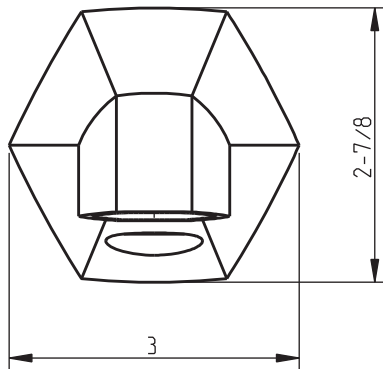

Hexa

Wall mount tub spout

Attention:

Backflow protection must comply with local codes and regulations.

Models with hand shower must be installed with a listed inline anti-scald device.