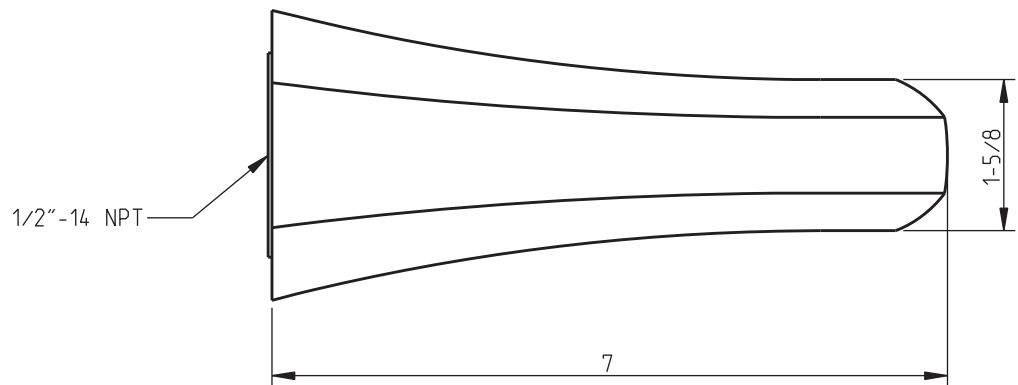

Hexa

Wall mount tub spout

Attention:

Backflow protection must comply with local codes and regulations.

Models with hand shower must be installed with a listed inline anti-scald device.