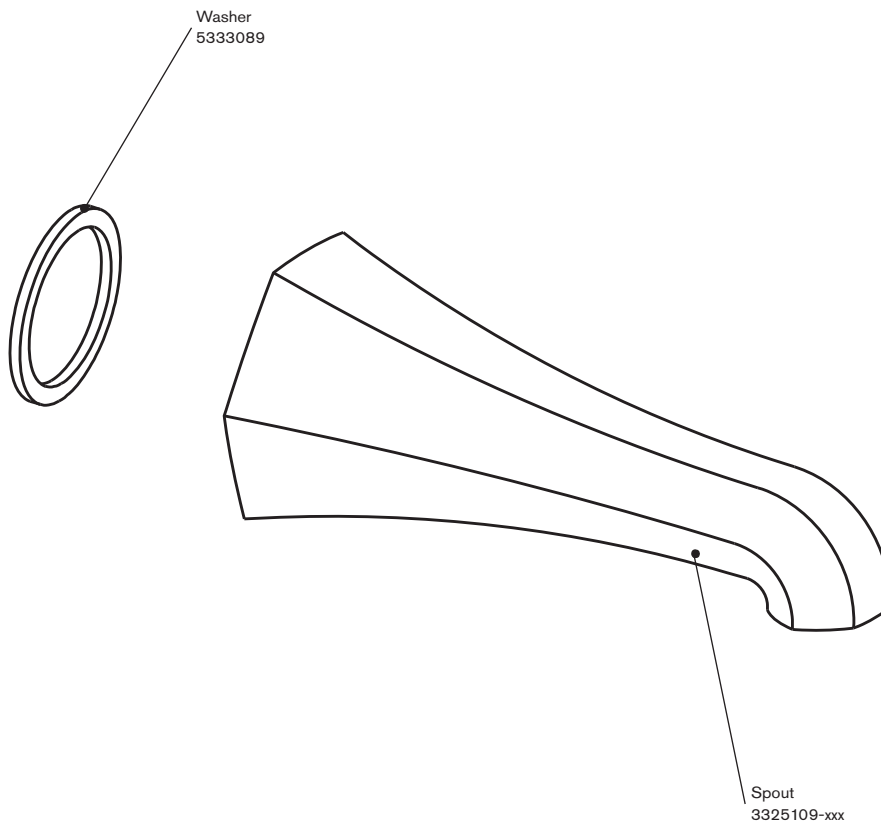

Hexa

Wall mount tub spout

Attention:

Backflow protection must comply with local codes and regulations.

Models with hand shower must be installed with a listed inline anti-scald device.