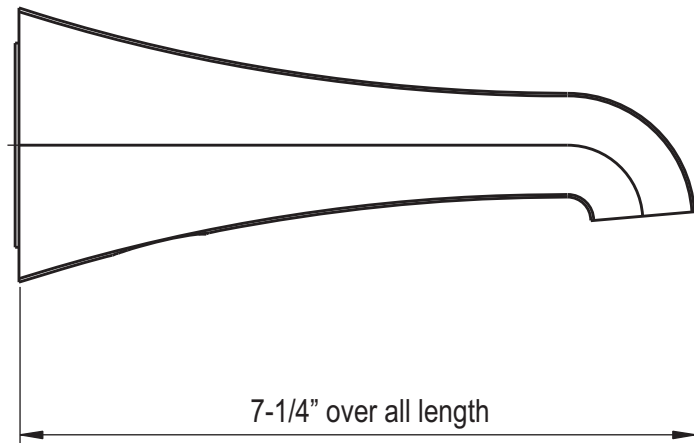

Hexa

Wall mount tub spout

Attention:

Backflow protection must comply with local codes and regulations.

Models with hand shower must be installed with a listed inline anti-scald device.