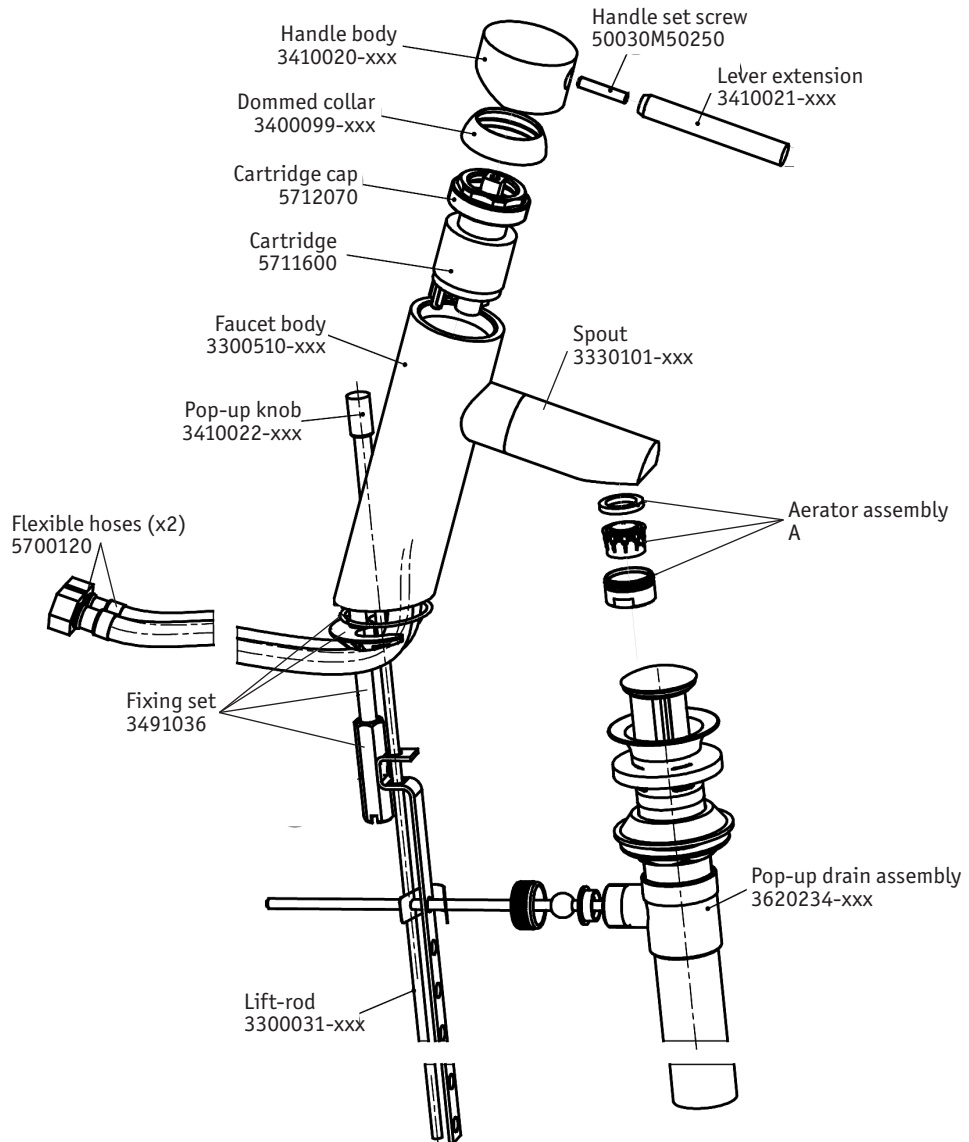

TECHNICAL SPECIFICATIONS

Techno

Single handle control low profile lavatory

code | 221 100 xxx

Installations notes:

- Minimum hole diameter is 1 3/8"

5663673
983TH021W02

dimensions inches

5663673
983TH021W02

	625	620	W15
A	5713111	3460008-620 5C02043 5C03040	

Note: xxx represent different finishes.