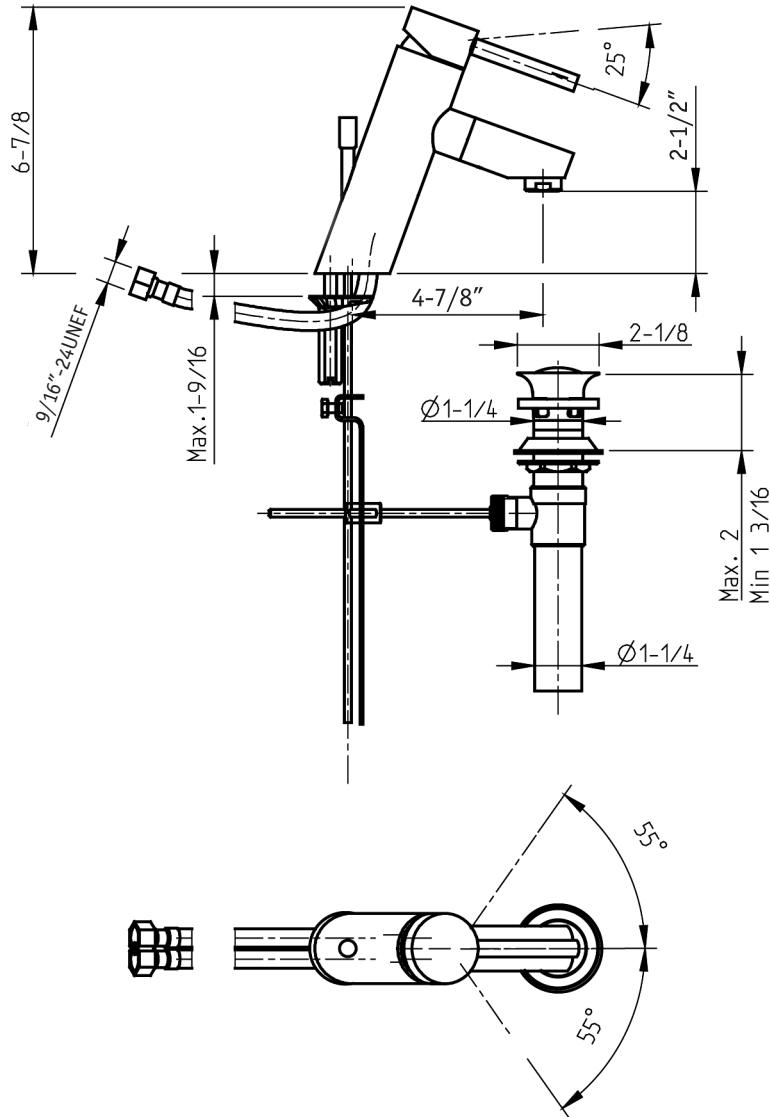

TECHNICAL SPECIFICATIONS

Techno

Single handle control low profile lavatory

code | 221 100 xxx

Installations notes:

- Minimum hole diameter is 1 3/8"

5663673
983TH021W02

dimensions inches

5663673
983TH021W02

	625	620	W15
A	5713111	3460008-620 5C02043 5C03040	

Note: xxx represent different finishes.