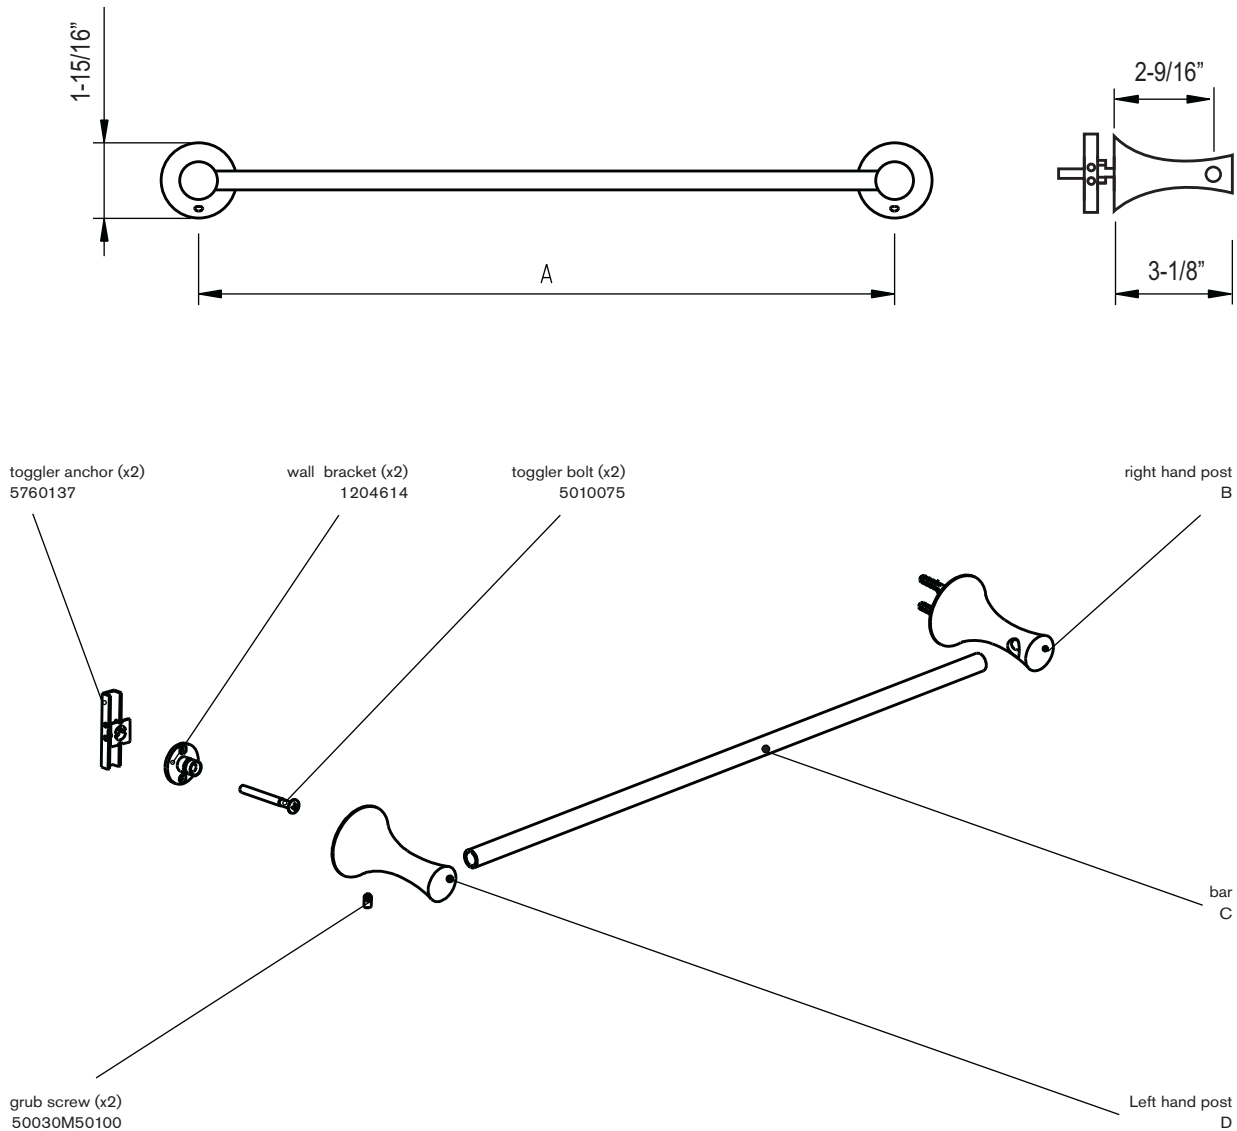

Brookhaven

Towel bar

dimensions inches

Code	Description	A	Spare parts codes		
			B	C	D
444 318 xxx	Towel bar Brookhaven Barrel 18"	18-1/4"	1204665-xxx	1204667-xxx	1204666-xxx
445 318 xxx	Towel bar Brookhaven Crown 18"	18-1/4"	1204658-xxx	1204667-xxx	1204657-xxx
444 324 xxx	Towel bar Brookhaven Barrel 24"	23-3/4"	1204665-xxx	1204668-xxx	1204666-xxx
445 324 xxx	Towel bar Brookhaven Crown 24"	23-3/4"	1204658-xxx	1204668-xxx	1204657-xxx
444 330 xxx	Towel bar Brookhaven Barrel 30"	30"	1204665-xxx	1204669-xxx	1204666-xxx
445 330 xxx	Towel bar Brookhaven Crown 30"	30"	1204658-xxx	1204669-xxx	1204657-xxx