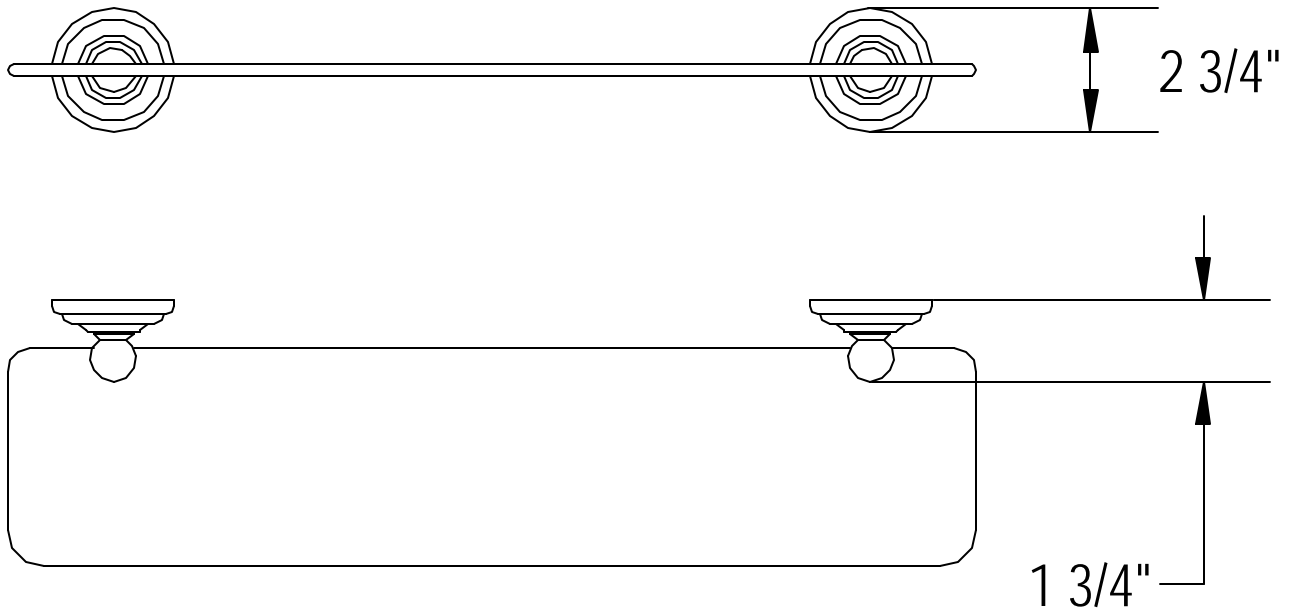

TECHNICAL SPECIFICATIONS

Asbury Series: Shelf with 22" Glass

477 105

Model# | 477 105 xxx

TECHNICAL SPECIFICATIONS

Asbury Series: Shelf with 22" Glass

477 105

Service Parts

Model# | 477 105 xxx

1		
2		
3		
4		
5		