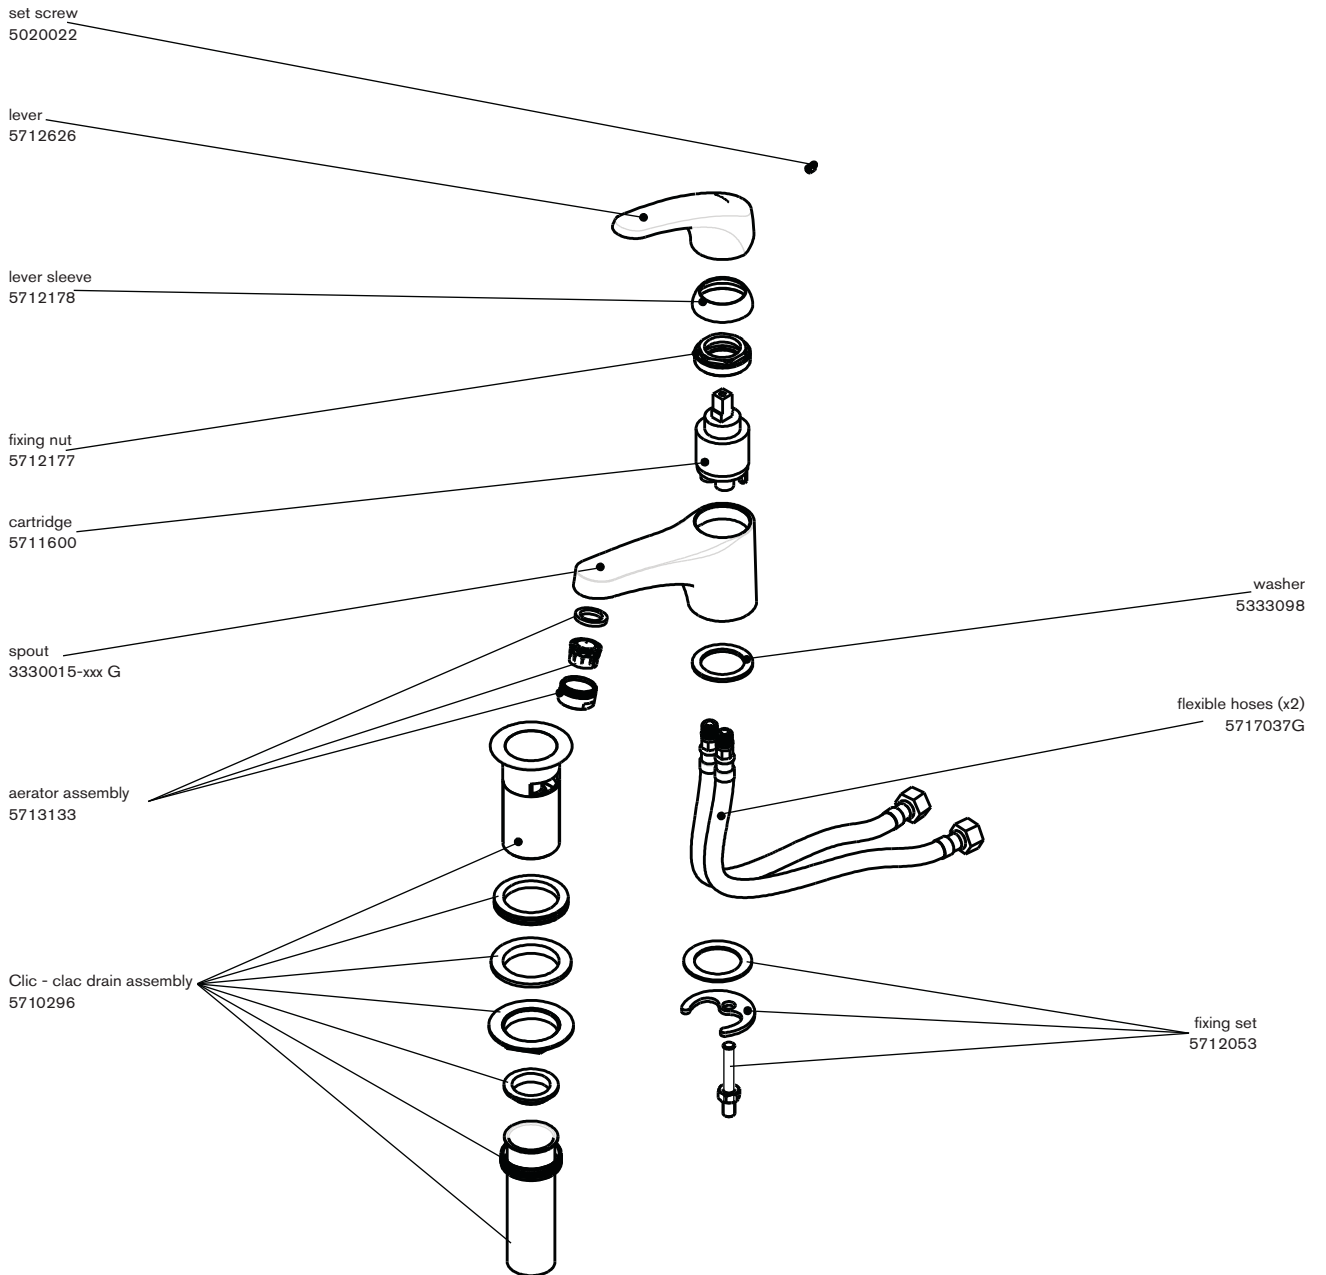

Nova Podium

Single lever mixer

www.cifial.pt | cifial@cifial.pt
cifial@cifial.es
www.cifial.co.uk | sales@cifial.co.uk
www.cifialusa.com
www.cifial.pl | cifial@cifial.pl

dimensions inches
Installations notes:
hole diameter is $1 \frac{3}{8}''$

5665265
983NFP00W00

technical specifications
note: xxx represents different finishes

code:210 100 XXX NL

www.cifial.pt | cifial@cifial.pt
cifial@cifial.es
www.cifial.co.uk | sales@cifial.co.uk
www.cifialusa.com
www.cifial.pl | cifial@cifial.pl

5665265
983NFP00W00