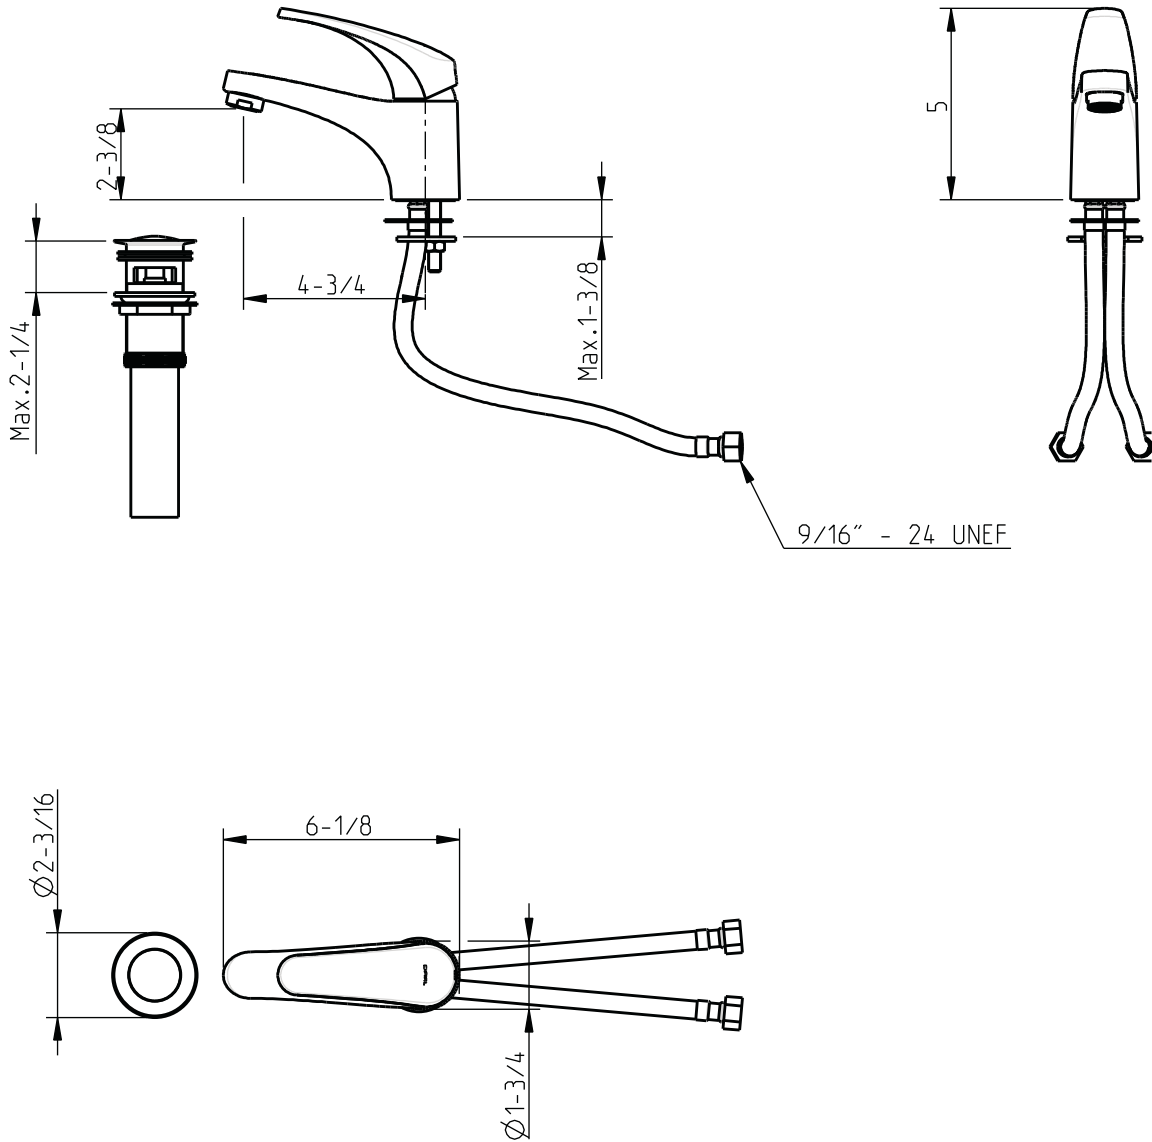

Nova Podium

Single lever mixer

www.cifial.pt | cifial@cifial.pt
cifial@cifial.es
www.cifial.co.uk | sales@cifial.co.uk
www.cifialusa.com
www.cifial.pl | cifial@cifial.pl

dimensions inches
Installations notes:
hole diameter is $1 \frac{3}{8}''$

5665265
983NFP00W00

technical specifications
note: xxx represents different finishes

code:210 100 XXX NL

www.cifial.pt | cifial@cifial.pt
cifial@cifial.es
www.cifial.co.uk | sales@cifial.co.uk
www.cifialusa.com
www.cifial.pl | cifial@cifial.pl