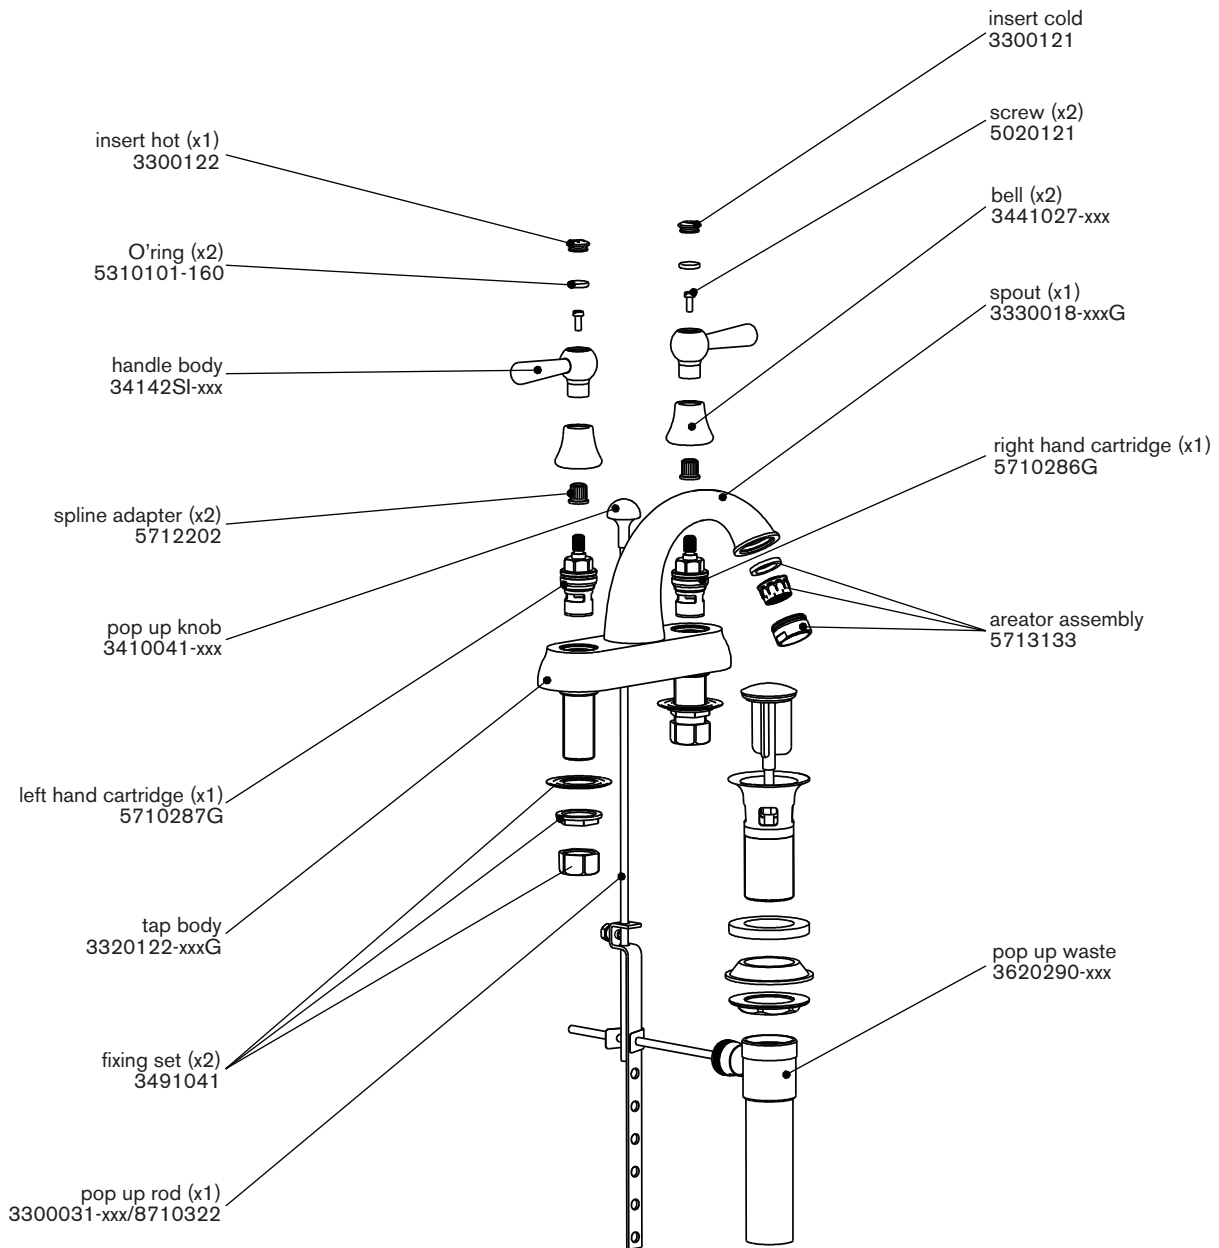

## 4" centerset lavatory

[www.cifial.eu](http://www.cifial.eu)  
[www.cifial.pt](http://www.cifial.pt)  
[www.cifial.pl](http://www.cifial.pl)  
[www.cifial.es](http://www.cifial.es)  
[www.cifial.co.uk](http://www.cifial.co.uk)  
[www.cifialusa.com](http://www.cifialusa.com)

dimensions inches

	625	620	W30	X10
A	5713111	3460008-xxx 5C02043 5C02040		

www.cifial.eu

www.cifial.pt

www.cifial.pl

www.cifial.es

www.cifial.co.uk

www.cifialusa.com

Notes:  
xxx represent different finishes

Installer: Please leave all leaflets with the building owner to file for future reference