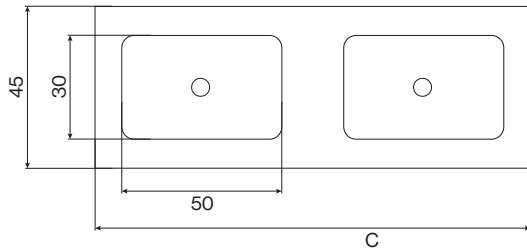

CIFIAL S.A.

Rua da Circunvalação n.º210, Abelheira
4520-461 Rio Meão | Portugal

Tel. +351 256 780 100 | Fax. +351 256 783 395
encomendas@cifial.pt | comercial@cifial.pt

CIFIAL UK LTD

7 Faraday Court | Park Farm Industrial Estate
Wellingborough | Northants NN8 6XY | UK

Tel. +44 1933 402 008 | Fax. +44 1933 402 063
sales@cifial.co.uk

www.cifial.pt

www.cifial.co.uk